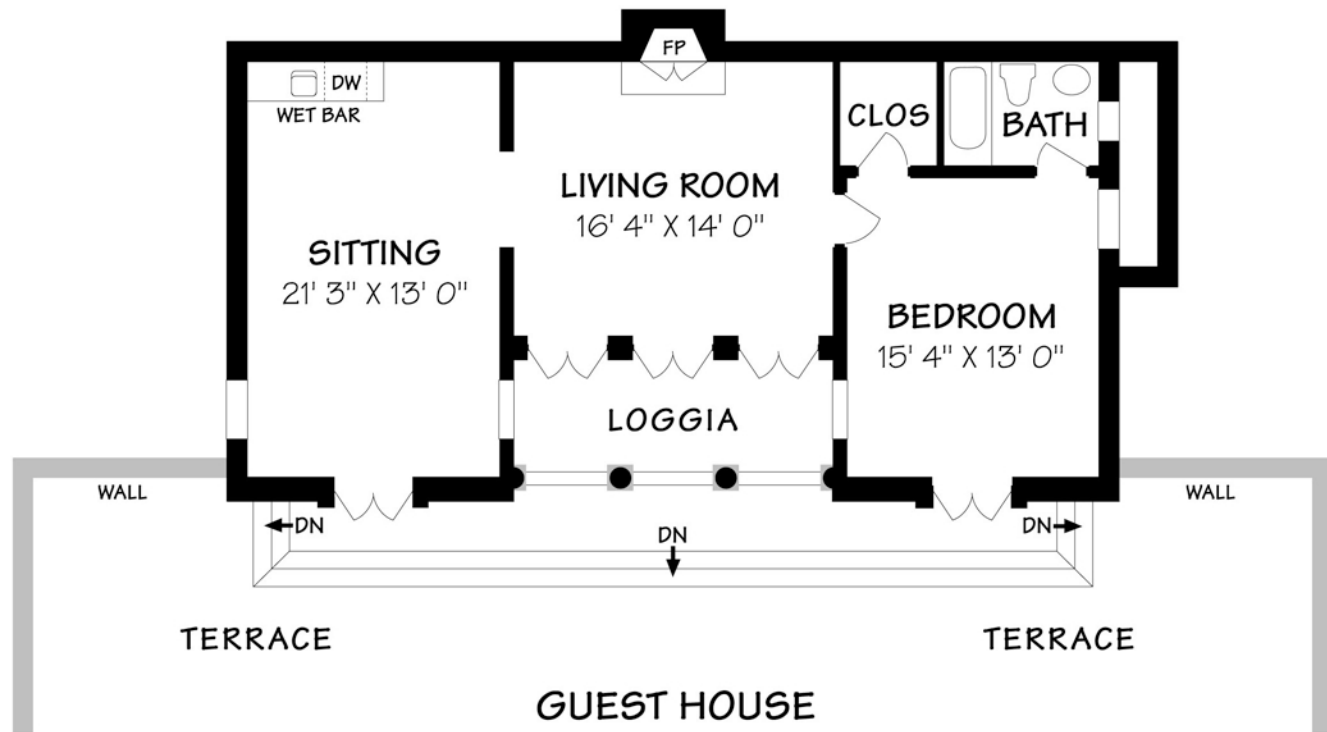

GARAGE
37' 0" X 21' 0"

GARAGE

GUEST HOUSE

1372 OAK CREEK CANYON ROAD
Guest House ±968 Square Feet

Scale: 5 ft. 10 ft. 15 ft. 20 ft. 25 ft.

This information is compiled from sources deemed reliable but accuracy is not guaranteed.
David Heidelberg • Design & Graphics • 805-965-4857 • Santa Barbara