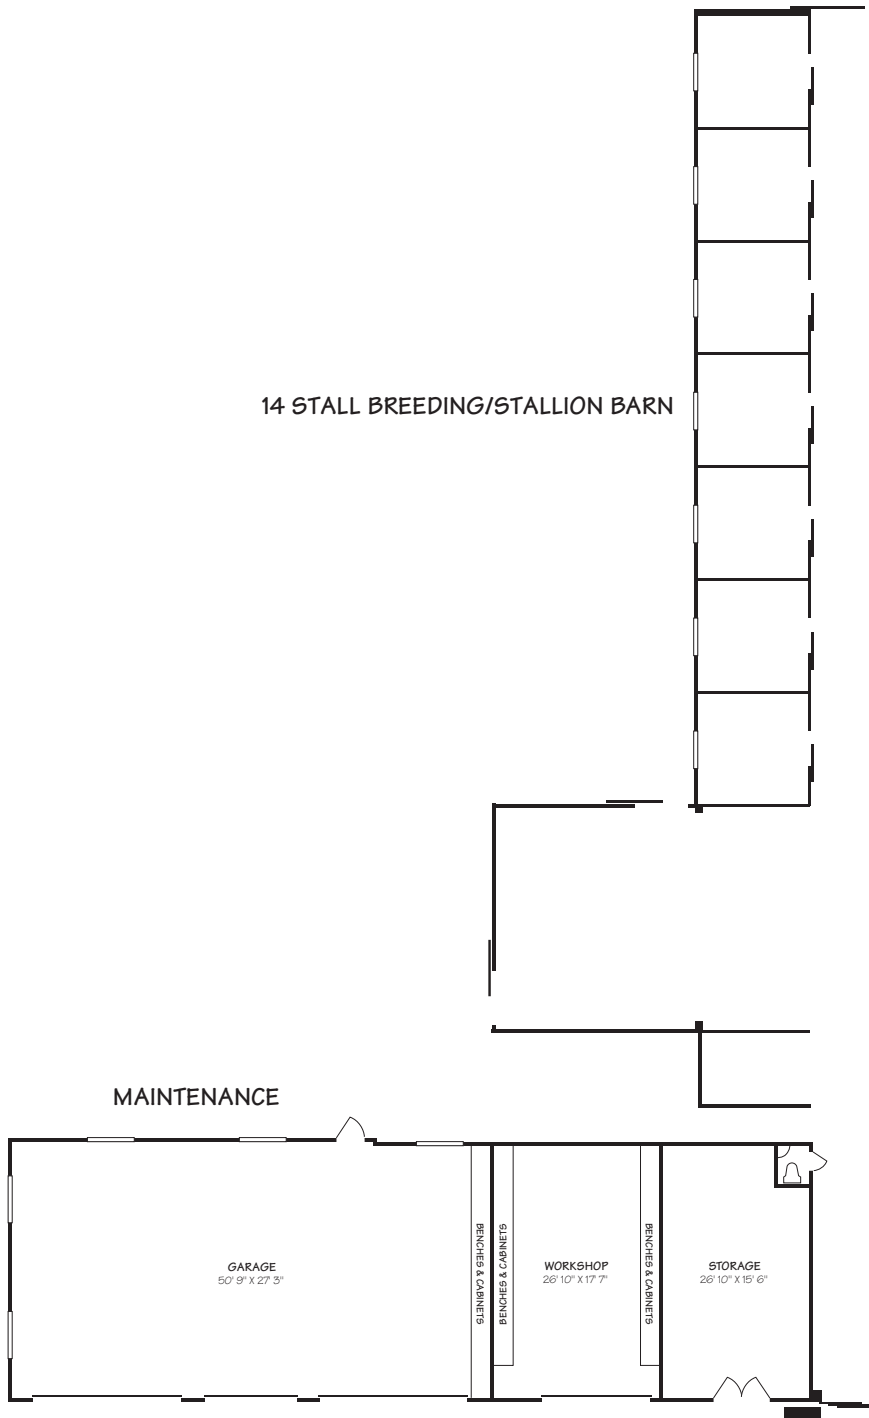

14 STALL BREEDING/STALLION BARN

MAINTENANCE & 14 STALL BARN 8453 SQ FT