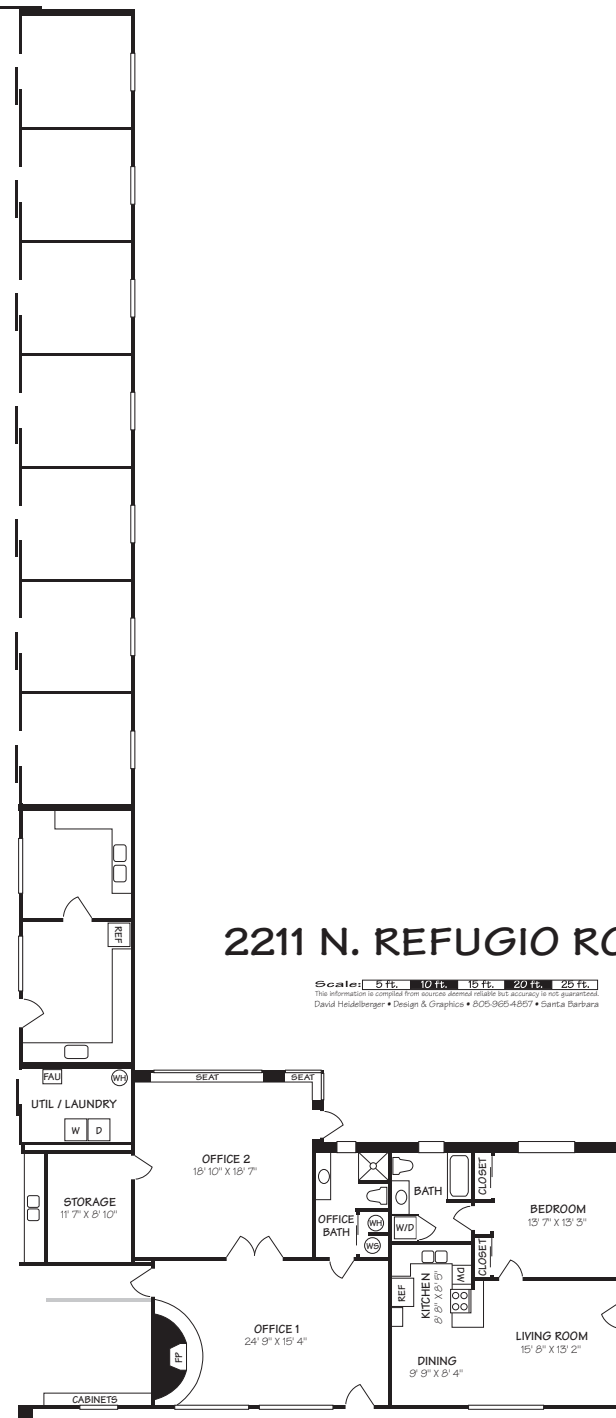

2211 N. REFUGIO ROAD

OFFICE & GUEST APARTMENT 1734 SQ FT