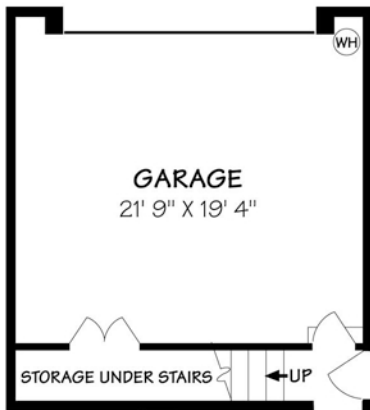

BALCONY

UPPER LEVEL

267 MIDDLE ROAD
±2480 Square Feet

Scale: 5 ft. 10 ft. 15 ft. 20 ft. 25 ft.

This information is compiled from sources deemed reliable but accuracy is not guaranteed.
David Heidelberger • Design & Graphics • 805-965-4857 • Santa Barbara

COVERED PATIO

LOWER LEVEL