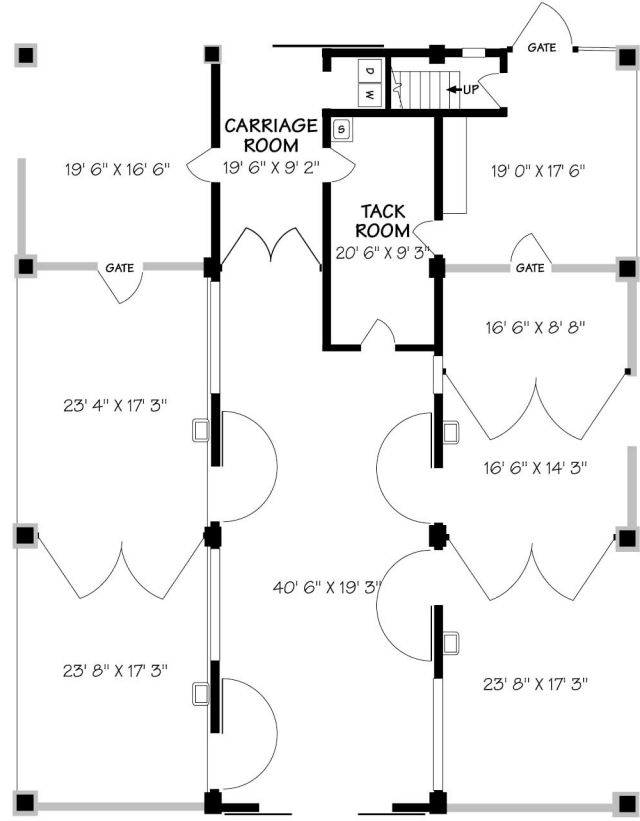

GROUND FLOOR

MJ RANCH - HORSE BARN

±4443 Square Feet

Scale: 5 ft. 10 ft. 15 ft. 20 ft. 25 ft.