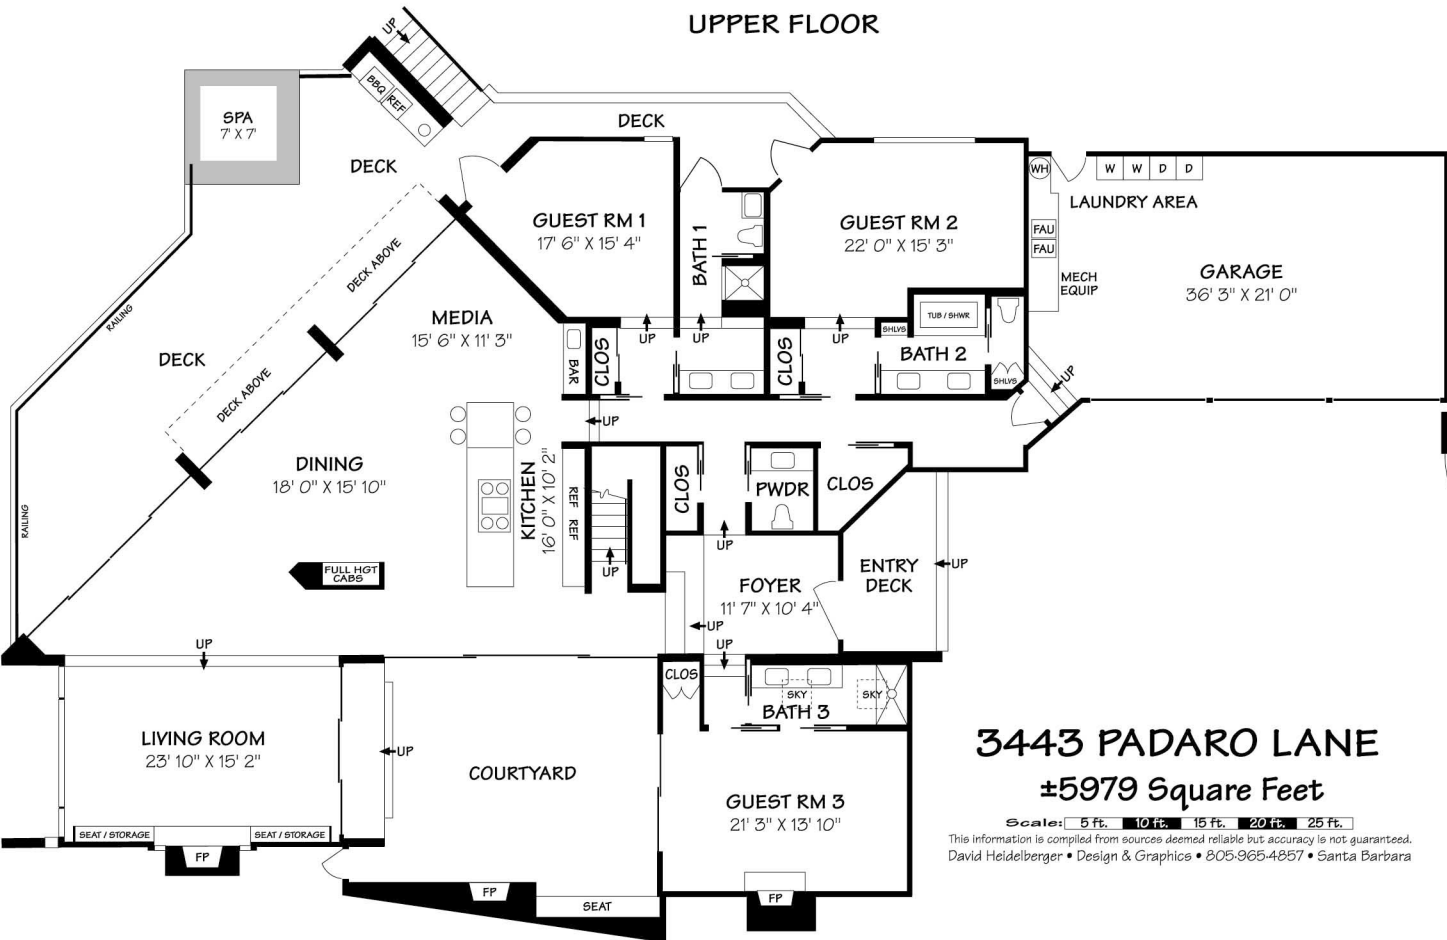

LOWER FLOOR

3443 PADARO LANE
±5979 Square Feet

Scale: 5 ft. 10 ft. 15 ft. 20 ft. 25 ft.