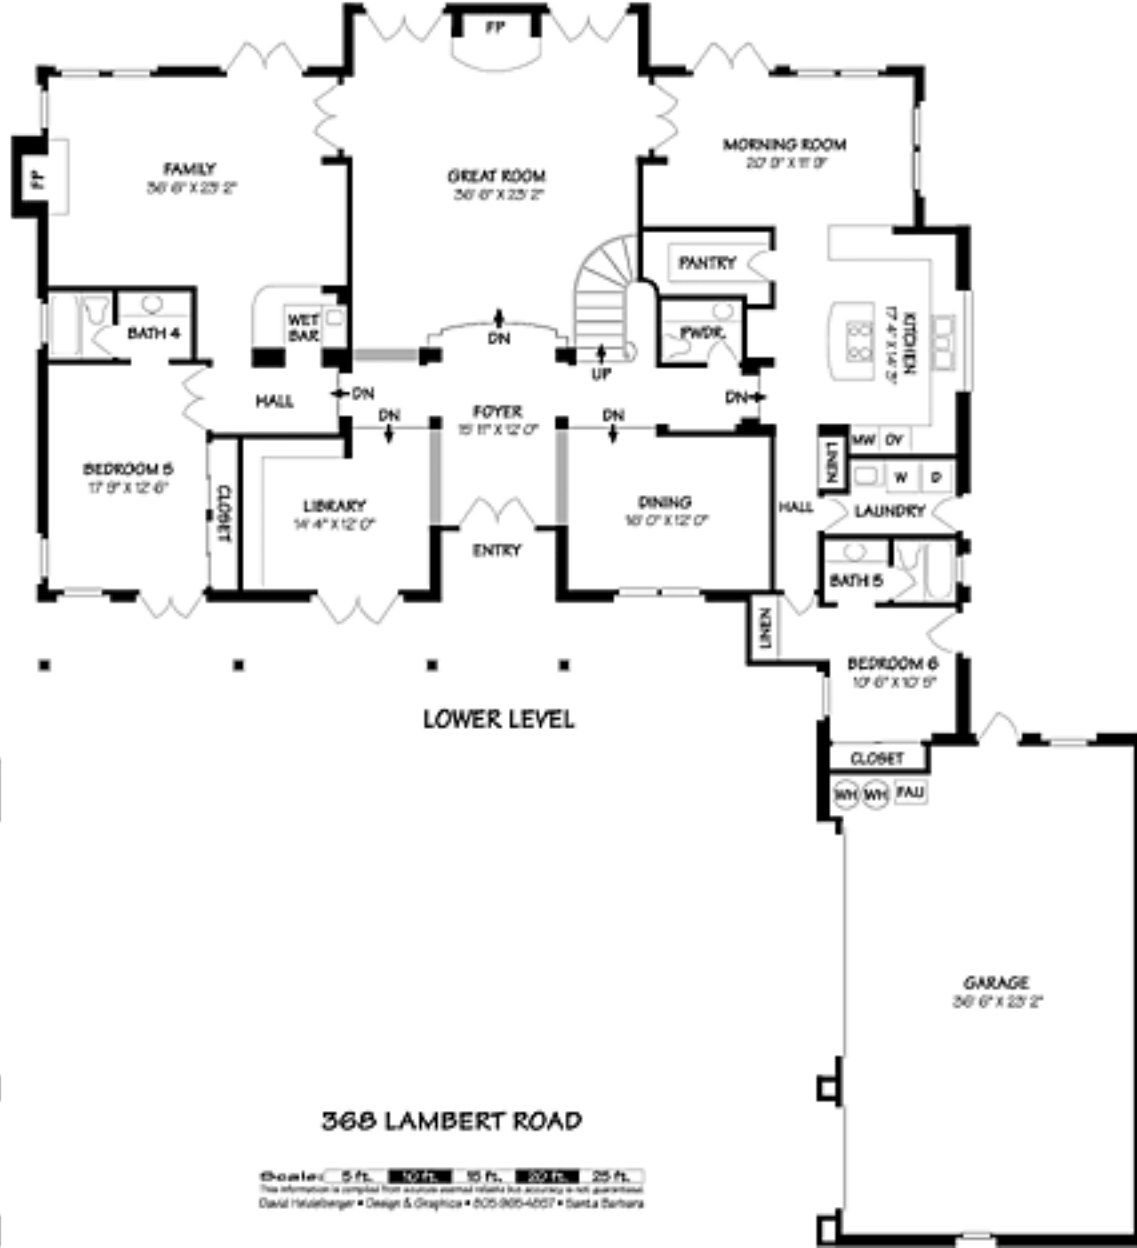

UPPER LEVEL

368 LAMBERT ROAD - GUEST HOUSE

Scale: 5 ft. 10 ft. 15 ft. 20 ft. 25 ft.

This information is compiled from sources deemed reliable but accuracy is not guaranteed.

David Heidelberg • Design & Graphics • 805-965-4857 • Santa Barbara

L A M B E R T R O A D

Site Plan 

368 LAMBERT ROAD
9.75 Acres

This information is compiled from sources deemed reliable but accuracy is not guaranteed.
David Heidelberger • Design & Graphics • 805-965-4857 • Santa Barbara