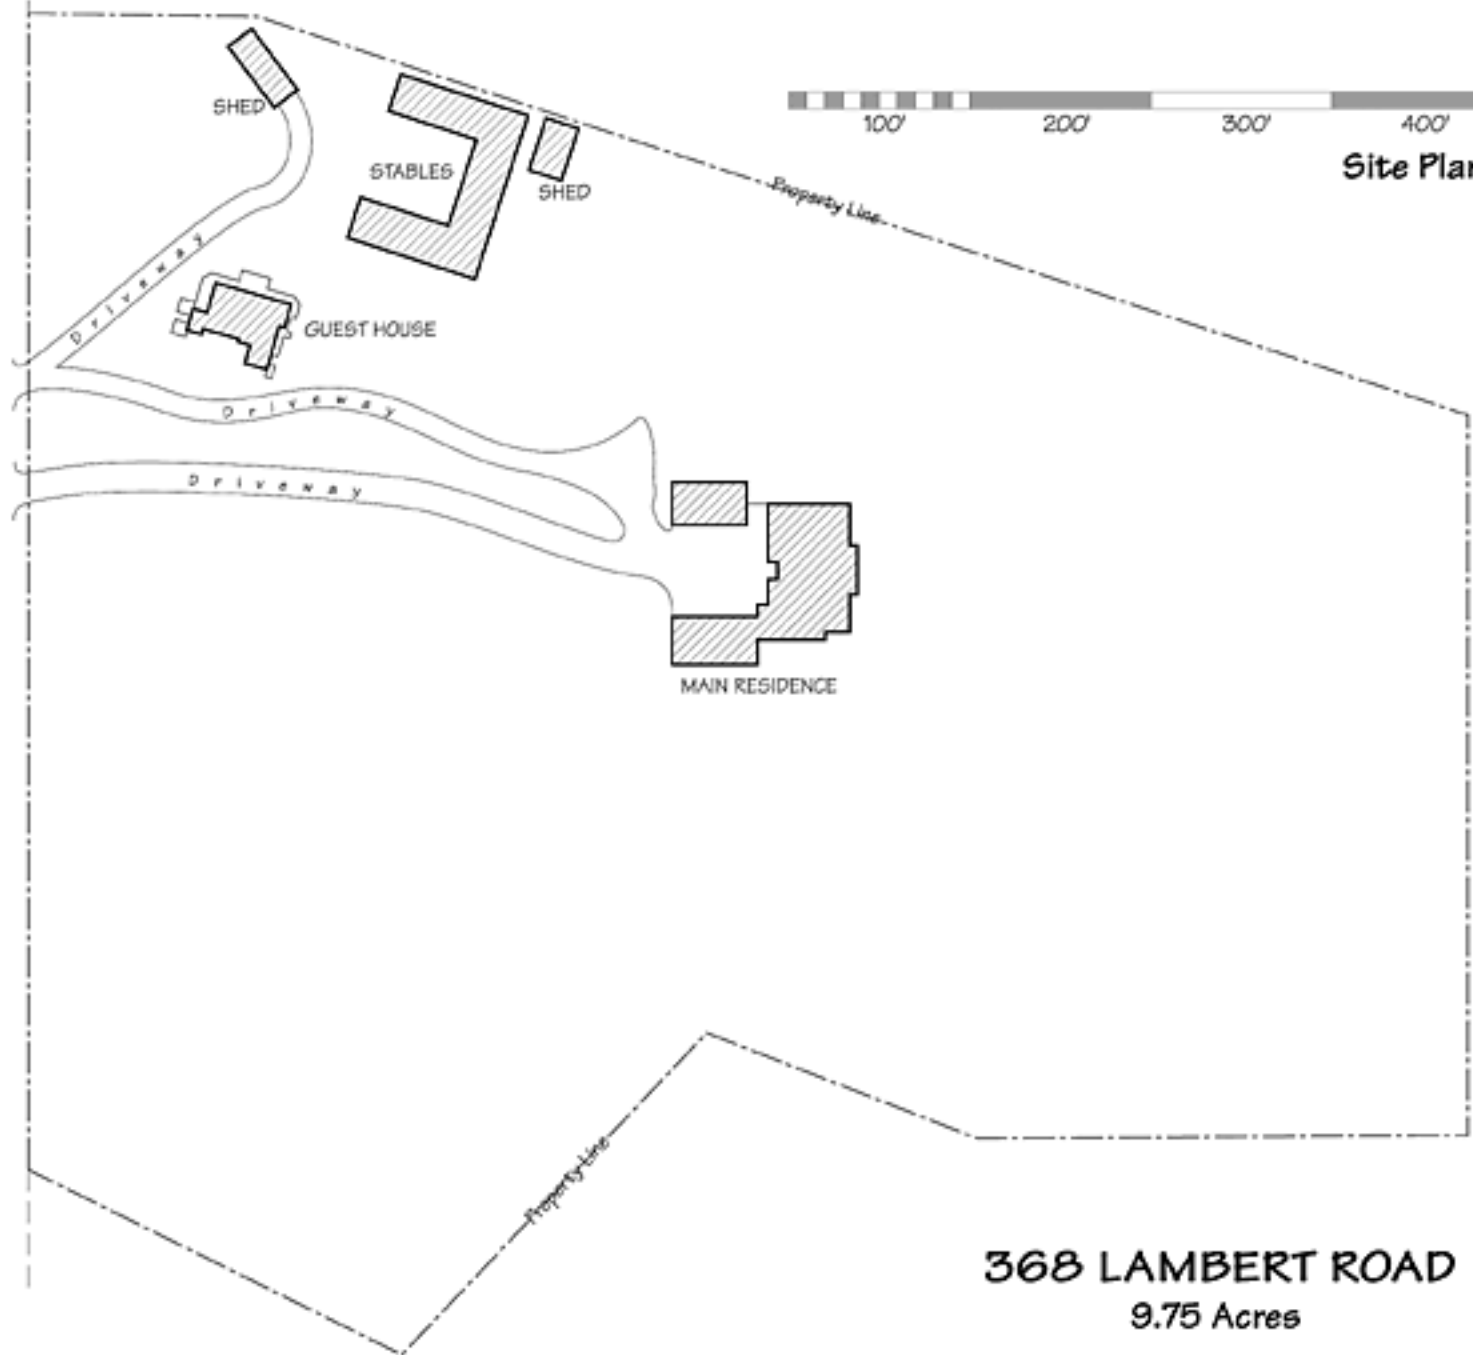

UPPER LEVEL

368 LAMBERT ROAD - GUEST HOUSE

Scale: 5 ft. 10 ft. 15 ft. 20 ft. 25 ft.

This information is compiled from sources deemed reliable but accuracy is not guaranteed.

David Heidelberg • Design & Graphics • 805-965-4857 • Santa Barbara

L A M B E R T R O A D

Site Plan 

368 LAMBERT ROAD
9.75 Acres

This information is compiled from sources deemed reliable but accuracy is not guaranteed.
David Heidelberger • Design & Graphics • 805-965-4857 • Santa Barbara